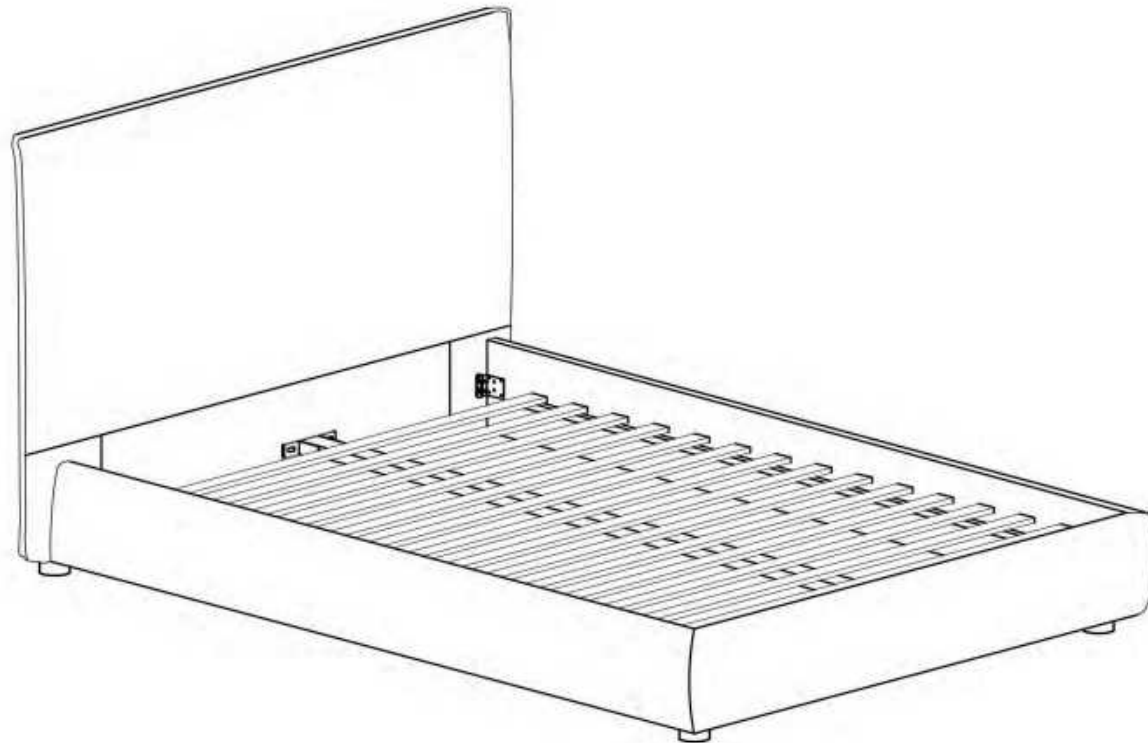

MOE'S

home collection

ASSEMBLY INSTRUCTIONS.

LUZON KING BED TALL HEADBOARD GREYSTONE

RN-1149-15

PARTS AND HARDWARE.

	
Feet ① X 4	Gold Bolt (m8*18) ② X 4
	
Allen Key ③ X 1	Washers (m8) ④ X 8
	
Brackets ⑤ X 2	Bolts (m8*25) ⑦ X 8
	
Headboard A X 1	Footboard B X 1
	
Right Side Rail C X 1	Left Side Rail D X 1

NOTES.

Thank you for purchasing this quality product! Be sure to check all packing material carefully for small parts that may have come loose inside the carton during shipping.

CAUTION: The item is heavy, assembly should be performed by two people.

STEP 1.

STEP 2.

PARTS AND HARDWARE.

	
Center Rail E X 1	Washers ④ X 4
	
Brackets ⑥ X 2	Bolts(m8*25) ⑦ X 2
	
Plastic Support legs ⑧ X 2	Bolts (M8*40) ⑨ X 2

NOTES.

Thank you for purchasing this quality product! Be sure to check all packing material careful for small part that may have come loose inside the carton during shipping.