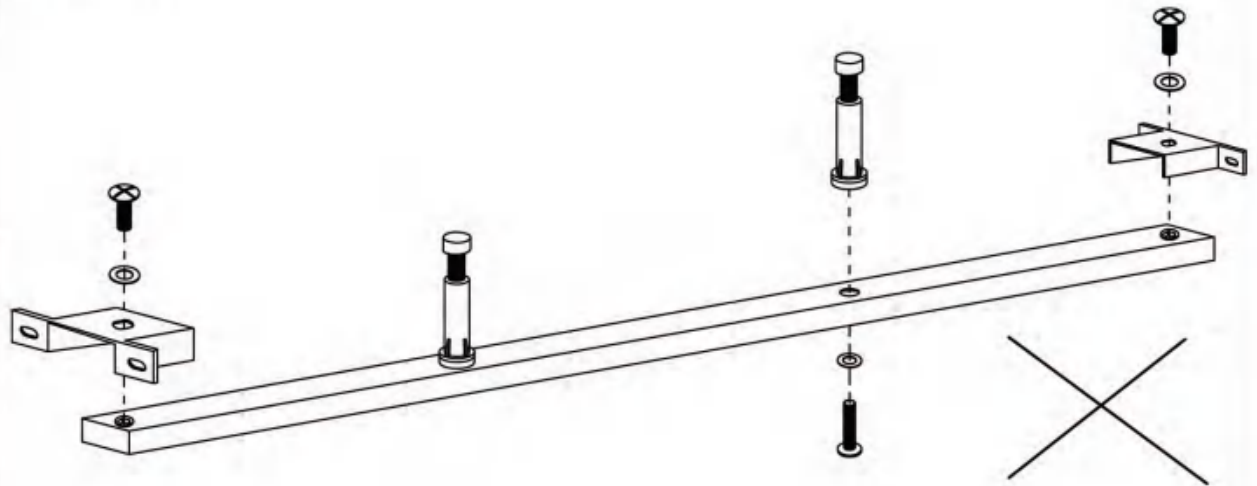

STEP 1.

STEP 2.

PARTS AND HARDWARE.

	
Center Rail E X 1	Washers ④ X 4
	
Brackets ⑥ X 2	Bolts(m8*25) ⑦ X 2
	
Plastic Support legs ⑧ X 2	Bolts (M8*40) ⑨ X 2

NOTES.

Thank you for purchasing this quality product! Be sure to check all packing material careful for small part that may have come loose inside the carton during shipping.

CAUTION: The item is heavy, assembly should be performed by two people.

STEP 3.

PARTS AND HARDWARE.

	
Washers ④ X 4	Bolts(m8*25) ⑦ X 4
	
Screws(m8*32) ⑩ X 42	Slats F X 1

NOTES.

Thank you for purchasing this quality product!
Be sure to check all packing material careful
for small part that may have come loose
inside the carton during shipping.