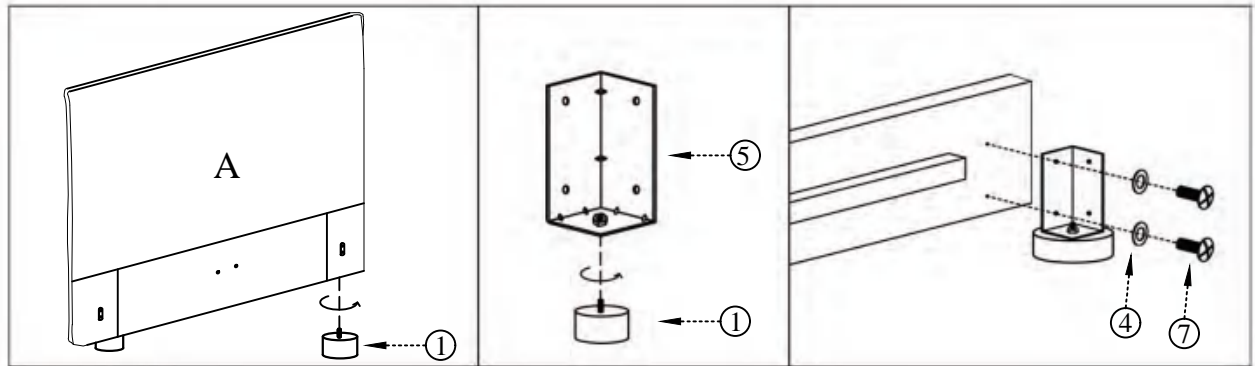

MOE'S

home collection

ASSEMBLY INSTRUCTIONS.

LUZON KING BED TALL HEADBOARD GREYSTONE

RN-1149-15

PARTS AND HARDWARE.

	
Feet ① X 4	Gold Bolt (m8*18) ② X 4
	
Allen Key ③ X 1	Washers (m8) ④ X 8
	
Brackets ⑤ X 2	Bolts (m8*25) ⑦ X 8
	
Headboard A X 1	Footboard B X 1
	
Right Side Rail C X 1	Left Side Rail D X 1

STEP 1.

STEP 2.

PARTS AND HARDWARE.

	
Center Rail E X 1	Washers ④ X 4
	
Brackets ⑥ X 2	Bolts(m8*25) ⑦ X 2
	
Plastic Support legs ⑧ X 2	Bolts (M8*40) ⑨ X 2

NOTES.

Thank you for purchasing this quality product! Be sure to check all packing material careful for small part that may have come loose inside the carton during shipping.