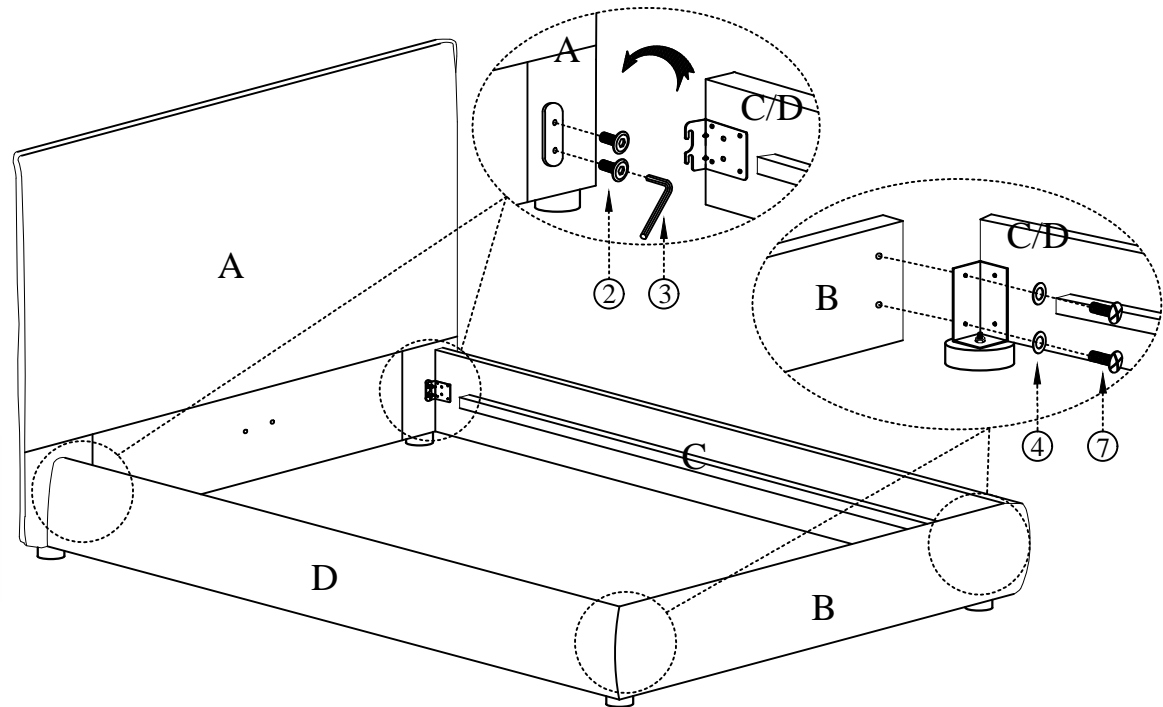

MOE'S

home collection

ASSEMBLY INSTRUCTIONS.

LUZON KING BED TALL HEADBOARD GREYSTONE

RN-1149-15

PARTS AND HARDWARE.

	
Feet ① X 4	Gold Bolt (m8*18) ② X 4
	
Allen Key ③ X 1	Washers (m8) ④ X 8
	
Brackets ⑤ X 2	Bolts (m8*25) ⑦ X 8
	
Headboard A X 1	Footboard B X 1
	
Right Side Rail C X 1	Left Side Rail D X 1

NOTES.

Thank you for purchasing this quality product! Be sure to check all packing material carefully for small parts that may have come loose inside the carton during shipping.

CAUTION: The item is heavy, assembly should be performed by two people.

STEP 1.

STEP 2.

PARTS AND HARDWARE.

	
Center Rail E X 1	Washers ④ X 4
	
Brackets ⑥ X 2	Bolts(m8*25) ⑦ X 2
	
Plastic Support legs ⑧ X 2	Bolts (M8*40) ⑨ X 2

NOTES.

Thank you for purchasing this quality product! Be sure to check all packing material careful for small part that may have come loose inside the carton during shipping.

CAUTION: The item is heavy, assembly should be performed by two people.

STEP 3.

PARTS AND HARDWARE.

	
Washers ④ X 4	Bolts(m8*25) ⑦ X 4
	
Screws(m8*32) ⑩ X 42	Slats F X 1

NOTES.

Thank you for purchasing this quality product!
Be sure to check all packing material careful
for small part that may have come loose
inside the carton during shipping.